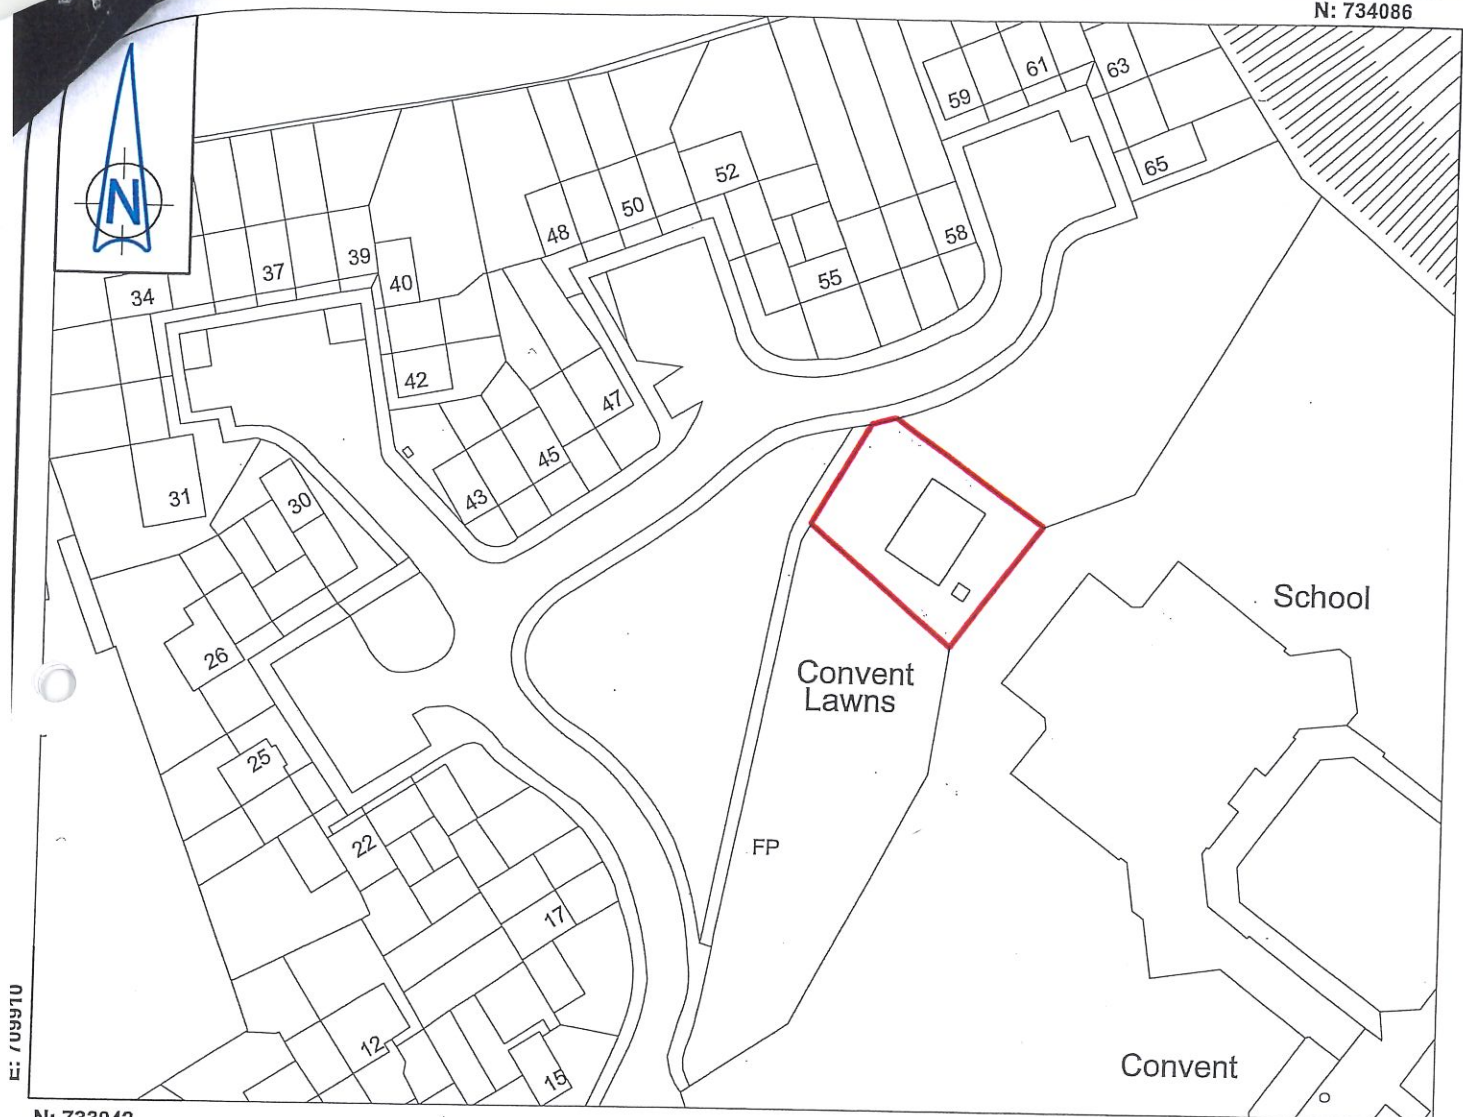

N: 734086

E: 710095

CONVENT LAWNS COMMUNITY CENTRE

LICENCE MAP

Dublin City Council to Teanga Bheo

Site shown — —

Comhairle Cathrach
Bhaile Átha Cliath
Dublin City Council

An Roinn Comhshaoil agus Iompair
Rannán Suirbhéireachta agus Léarscáilithe
Environment and Transportation Department
Survey and Mapping Division

O.S REF 3262-08, 13	SCALE 1:1000
DATE 12-12-16	SURVEYED / PRODUCED BY ALAN O ROURKE

INDEX No	FOLDER No	CODE	DWG No	REV
FILE NO	SM-2016-0495-0204-C26-001-A.dgn			

THIS MAP IS CERTIFIED TO BE COMPUTER GENERATED BY
DUBLIN CITY COUNCIL FROM ORDNANCE SURVEY DIGITAL MAPBASE
SURVEY, MAPPING AND RELATED RESEARCH APPROVED